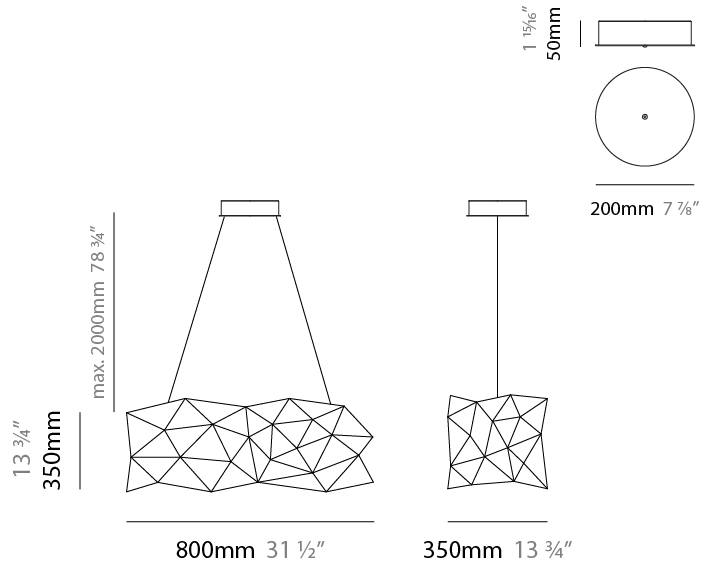

base number   LED Dimming   Color Temperature   Finish Options

1. To build a product code in our configurator select the specify button on the base model # product page
2. To build a manual product code on this datasheet choose from the options listed below in blue font and add the suffix to the base model #

GENERAL

Series: Universe Abstract
Brand: Quasar
Division: Design
Mounting Type: Suspension
Mounting Location: Ceiling
Subcategory: Ambient

PHYSICAL

Shape: Abstract
Length (mm): 800
Length (in): 31 1/2"
Width (mm): 350
Width (in): 13 3/4"
Height (mm): 350
Height (in): 13 3/4"
Max. Overall Height (mm): 2000
Max. Overall Height (in): 78 3/4"
Light Distribution: Omnidirectional
Fixture Finish: [NIC / BRA / BBR](#)
Fixture Material: Metal
Upon Request: Custom Sizes

ELECTRICAL

Number of Lamps: 35 + 1
Lamp Type: LED Retrofit
Input Wattage (W): 18.55
Bulb Included: Bulb Included
Max. Wattage Per Lamp (W): 0.33 + 7
Lamp Base: E10 + GU10
Dimming: [Non-Dimming / Phase Dimming (120vac Only)](#)
Driver Included: Yes
Driver Location: Integrated
Driver Type: Constant Voltage - 120/277Vac
Driver Class: Class 2
Input Voltage (V): 120 - 277
Output Voltage (V): 12
Lamp Voltage (V): 12
Upon Request: (Not included - see components) Integral: 0-10Vdc dimming

LED

Color Temperature (°K): [2600 / 3000 / 3500](#)
CRI: >90 CRI
Lamp Life (hrs): 50000

OPTICAL

RATINGS AND CERTIFICATIONS

Certified By: Certified for North American Standards
IP rating: IP20