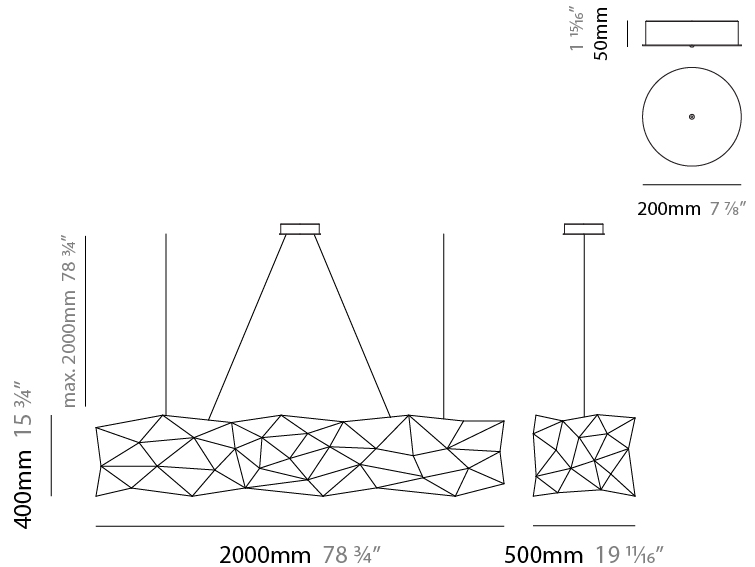

1. To build a product code in our configurator select the specify button on the base model # product page
2. To build a manual product code on this datasheet choose from the options listed below in blue font and add the suffix to the base model #

GENERAL

Series: Universe Abstract
Brand: Quasar
Division: Design
Mounting Type: Suspension
Mounting Location: Ceiling
Subcategory: Ambient

PHYSICAL

Shape: Abstract
Length (mm): 2000
Length (in): 78 ¾
Width (mm): 500
Width (in): 19 11/16
Height (mm): 400
Height (in): 15 ¾
Max. Overall Height (mm): 2000
Max. Overall Height (in): 78 ¾
Light Distribution: Omnidirectional
Weight (kg): 4.5
Weight (lbs): 9.9
[Fixture Finish: NIC / BRA / BBR](#)
Fixture Material: Metal
Upon Request: Custom Sizes

ELECTRICAL

Number of Lamps: 70
Lamp Type: LED Retrofit
Input Wattage (W): 23.1
Bulb Included: Bulb Included
Max. Wattage Per Lamp (W): 0.33
Lamp Base: E10
[Dimming: Non-Dimming / Phase Dimming (120vac Only)](#)
Driver Included: Yes
Driver Location: Integrated
Driver Type: Constant Voltage - 120/277Vac
Driver Class: Class 2
Input Voltage (V): 120 - 277
Output Voltage (V): 12
Lamp Voltage (V): 12
Upon Request: (Not included - see components) Integral: 0-10Vdc dimming

LED

[Color Temperature (°K): 2600 / 3000 / 3500](#)
Max. Delivered Lumen (lm): 1610 (2600K)
CRI: >90 CRI
Lamp Life (hrs): 50000

OPTICAL

RATINGS AND CERTIFICATIONS

Certified By: Certified for North American Standards
IP rating: IP20