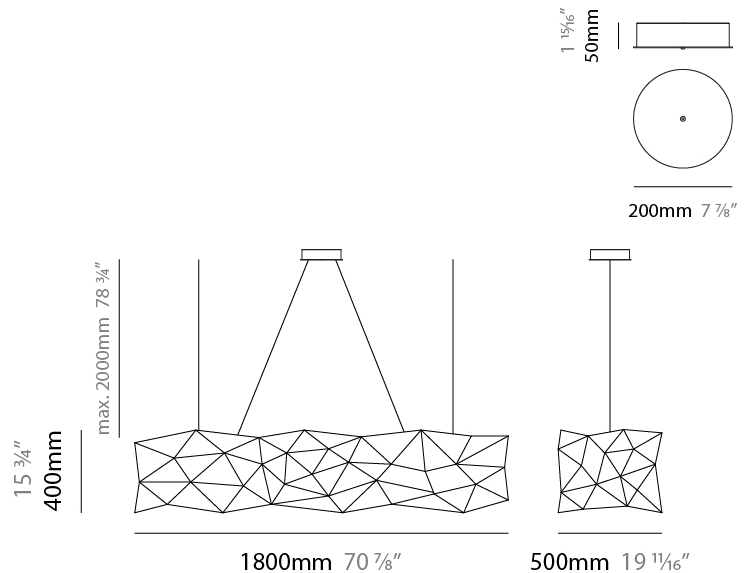

GENERAL

Series: Universe Abstract
Brand: Quasar
Division: Design
Mounting Type: Suspension
Mounting Location: Ceiling
Subcategory: Ambient

PHYSICAL

Shape: Abstract
Length (mm): 1800
Length (in): 70 ⁷/₈
Width (mm): 500
Width (in): 19 ¹¹/₁₆
Height (mm): 400
Height (in): 15 ³/₄
Max. Overall Height (mm): 2400
Max. Overall Height (in): 92 ¹/₂
Light Distribution: Omnidirectional
Fixture Finish: [NIC / BRA / BBR](#)
Fixture Material: Metal
Upon Request: Custom Sizes

ELECTRICAL

Number of Lamps: 60 + 1
Lamp Type: LED Retrofit
Input Wattage (W): 26.8
Bulb Included: Bulb Included
Max. Wattage Per Lamp (W): 0.33 + 7
Lamp Base: E10 + GU10
Dimming: [Non-Dimming / Phase Dimming (120vac Only)](#)
Driver Included: Yes
Driver Location: Integrated
Driver Type: Constant Voltage - 120/277Vac
Driver Class: Class 2
Input Voltage (V): 120 - 277
Output Voltage (V): 12
Lamp Voltage (V): 12
Upon Request: (Not included - see components) Integral: 0-10Vdc dimming

LED

Color Temperature (°K): [2600 / 3000 / 3500](#)
CRI: >90 CRI
Lamp Life (hrs): 50000

OPTICAL

RATINGS AND CERTIFICATIONS

Certified By: Certified for North American Standards
IP rating: IP20

PROJECT	_____
TYPE	_____
SPECIFIER	_____
QUANTITY	_____
DATE	_____